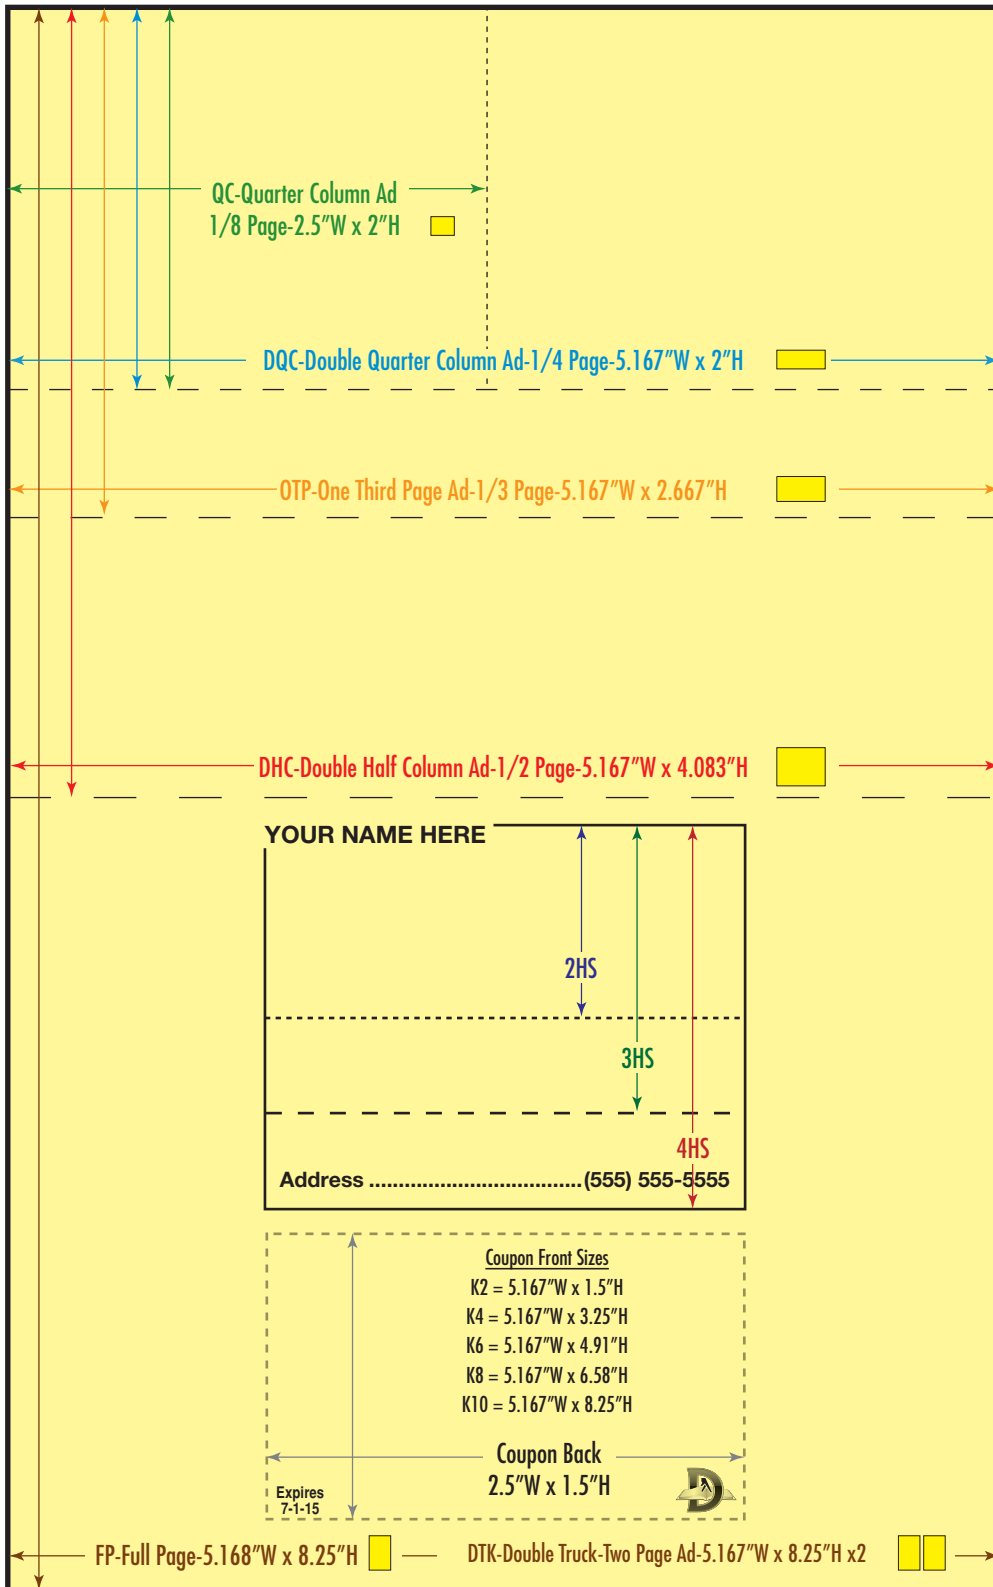

DOWNEY

Serving: Arkansas, Oklahoma and Texas

Notes